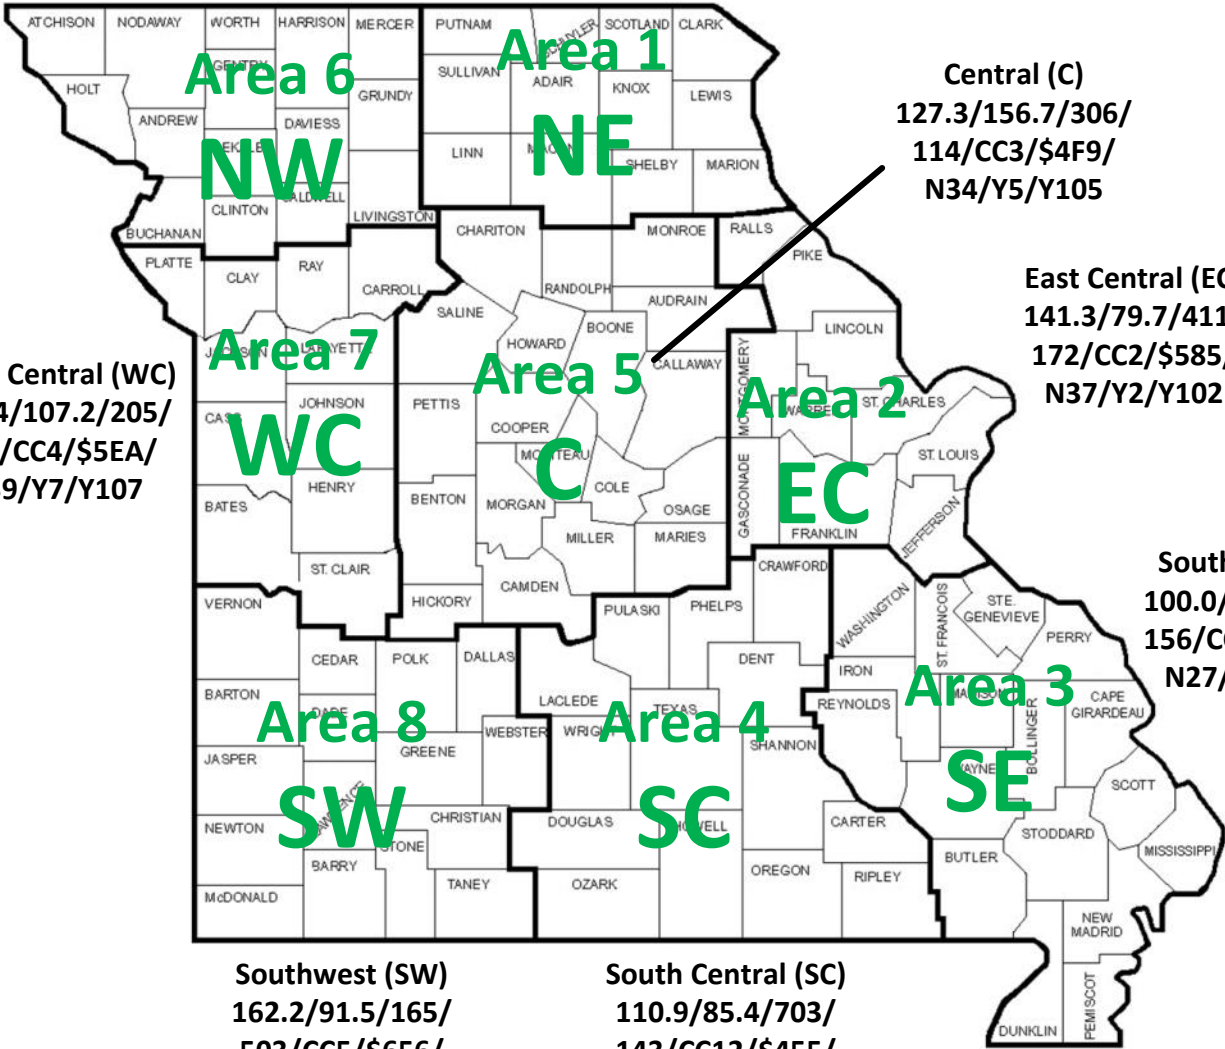

Selective Access Map

Northwest (NW)
 94.8/110.9/023/
 155/CC7/\$3B4/
 N25/Y6/Y106

Northeast (NE)
 103.5/82.5/114/
 343/CC9/\$40B/
 N28/Y1/Y101

Central (C)
 127.3/156.7/306/
 114/CC3/\$4F9/
 N34/Y5/Y105

East Central (EC)
 141.3/79.7/411/
 172/CC2/\$585/
 N37/Y2/Y102

West Central (WC)
 151.4/107.2/205/
 606/CC4/\$5EA/
 N39/Y7/Y107

Southeast (SE)
 100.0/97.4/073/
 156/CC10/\$3E8/
 N27/Y3/Y103

Southwest (SW)
 162.2/91.5/165/
 503/CC5/\$656/
 N42/Y8/Y108

South Central (SC)
 110.9/85.4/703/
 143/CC12/\$455/
 N30/Y4/Y104

Tone/Code Order
 Primary CTCSS/Secondary CTCSS/Primary DCS/
 Secondary DCS/DMR CC/P25 NAC/
 NXDN RAN/Primary YSF DSQ/Secondary YSF DSQ