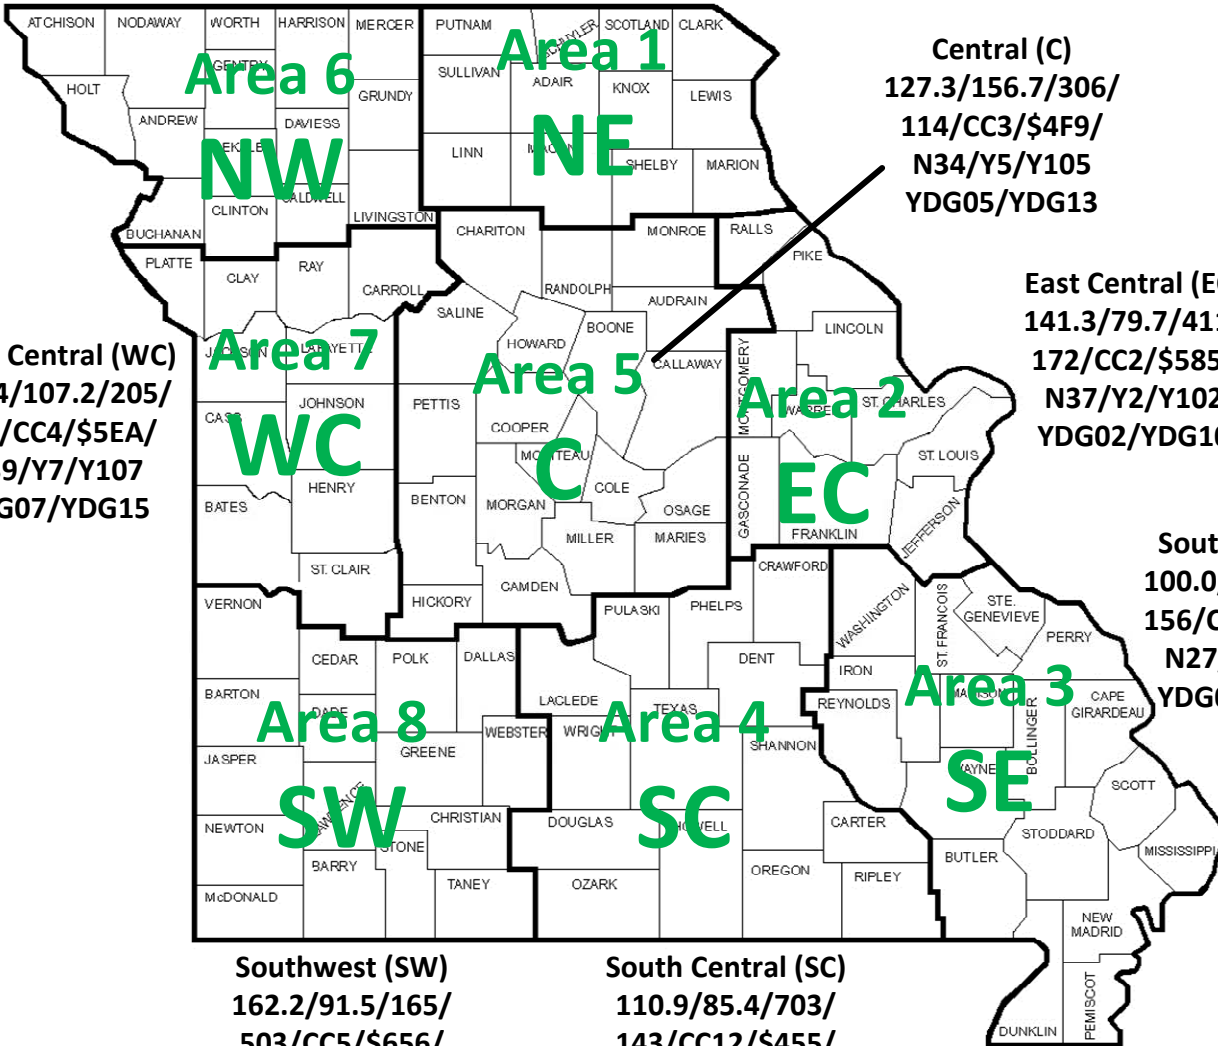

Selective Access Map

Northwest (NW)
 94.8/110.9/023/
 155/CC7/\$3B4/
 N25/Y6/Y106
 YDG06/YDG14

Northeast (NE)
 103.5/82.5/114/
 343/CC9/\$40B/
 N28/Y1/Y101
 YDG01/YDG09

Central (C)
 127.3/156.7/306/
 114/CC3/\$4F9/
 N34/Y5/Y105
 YDG05/YDG13

East Central (EC)
 141.3/79.7/411/
 172/CC2/\$585/
 N37/Y2/Y102
 YDG02/YDG10

Southeast (SE)
 100.0/97.4/073/
 156/CC10/\$3E8/
 N27/Y3/Y103
 YDG03/YDG11

West Central (WC)
 151.4/107.2/205/
 606/CC4/\$5EA/
 N39/Y7/Y107
 YDG07/YDG15

Southwest (SW)
 162.2/91.5/165/
 503/CC5/\$656/
 N42/Y8/Y108
 YDG08/YDG16

South Central (SC)
 110.9/85.4/703/
 143/CC12/\$455/
 N30/Y4/Y104
 YDG04/Y12

Tone/Code Order
 Primary CTCSS/Secondary CTCSS/Primary DCS/
 Secondary DCS/DMR CC/P25 NAC/
 NXDN RAN/Primary YSF DSQ/Secondary YSF DSQ
 Primary YSF DGID/Secondary YSF DGID